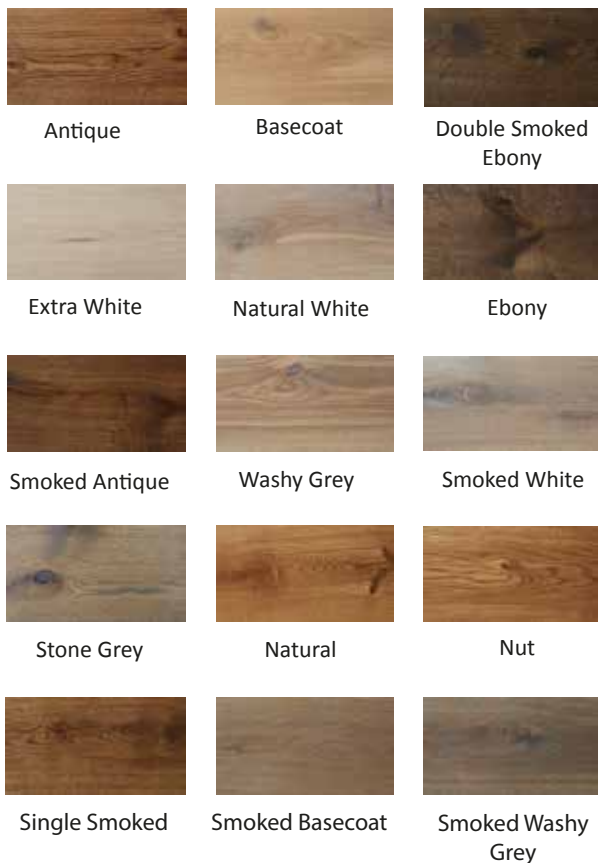

High chair

High Table

Benches

Country

## Russwood Oak Tables & matching Chairs & Benches are a beautiful way to complement your Russwood Oak Flooring

Tables are available in eleven different styles with two different styles of benches and chairs. Choose from unfinished, or finished with an Osmo Polyx® Hardwax-Oil. Our bespoke tables are manufactured from the same oak as our flooring, allowing colours and styles to be matched or contrasted as desired.

### Colours